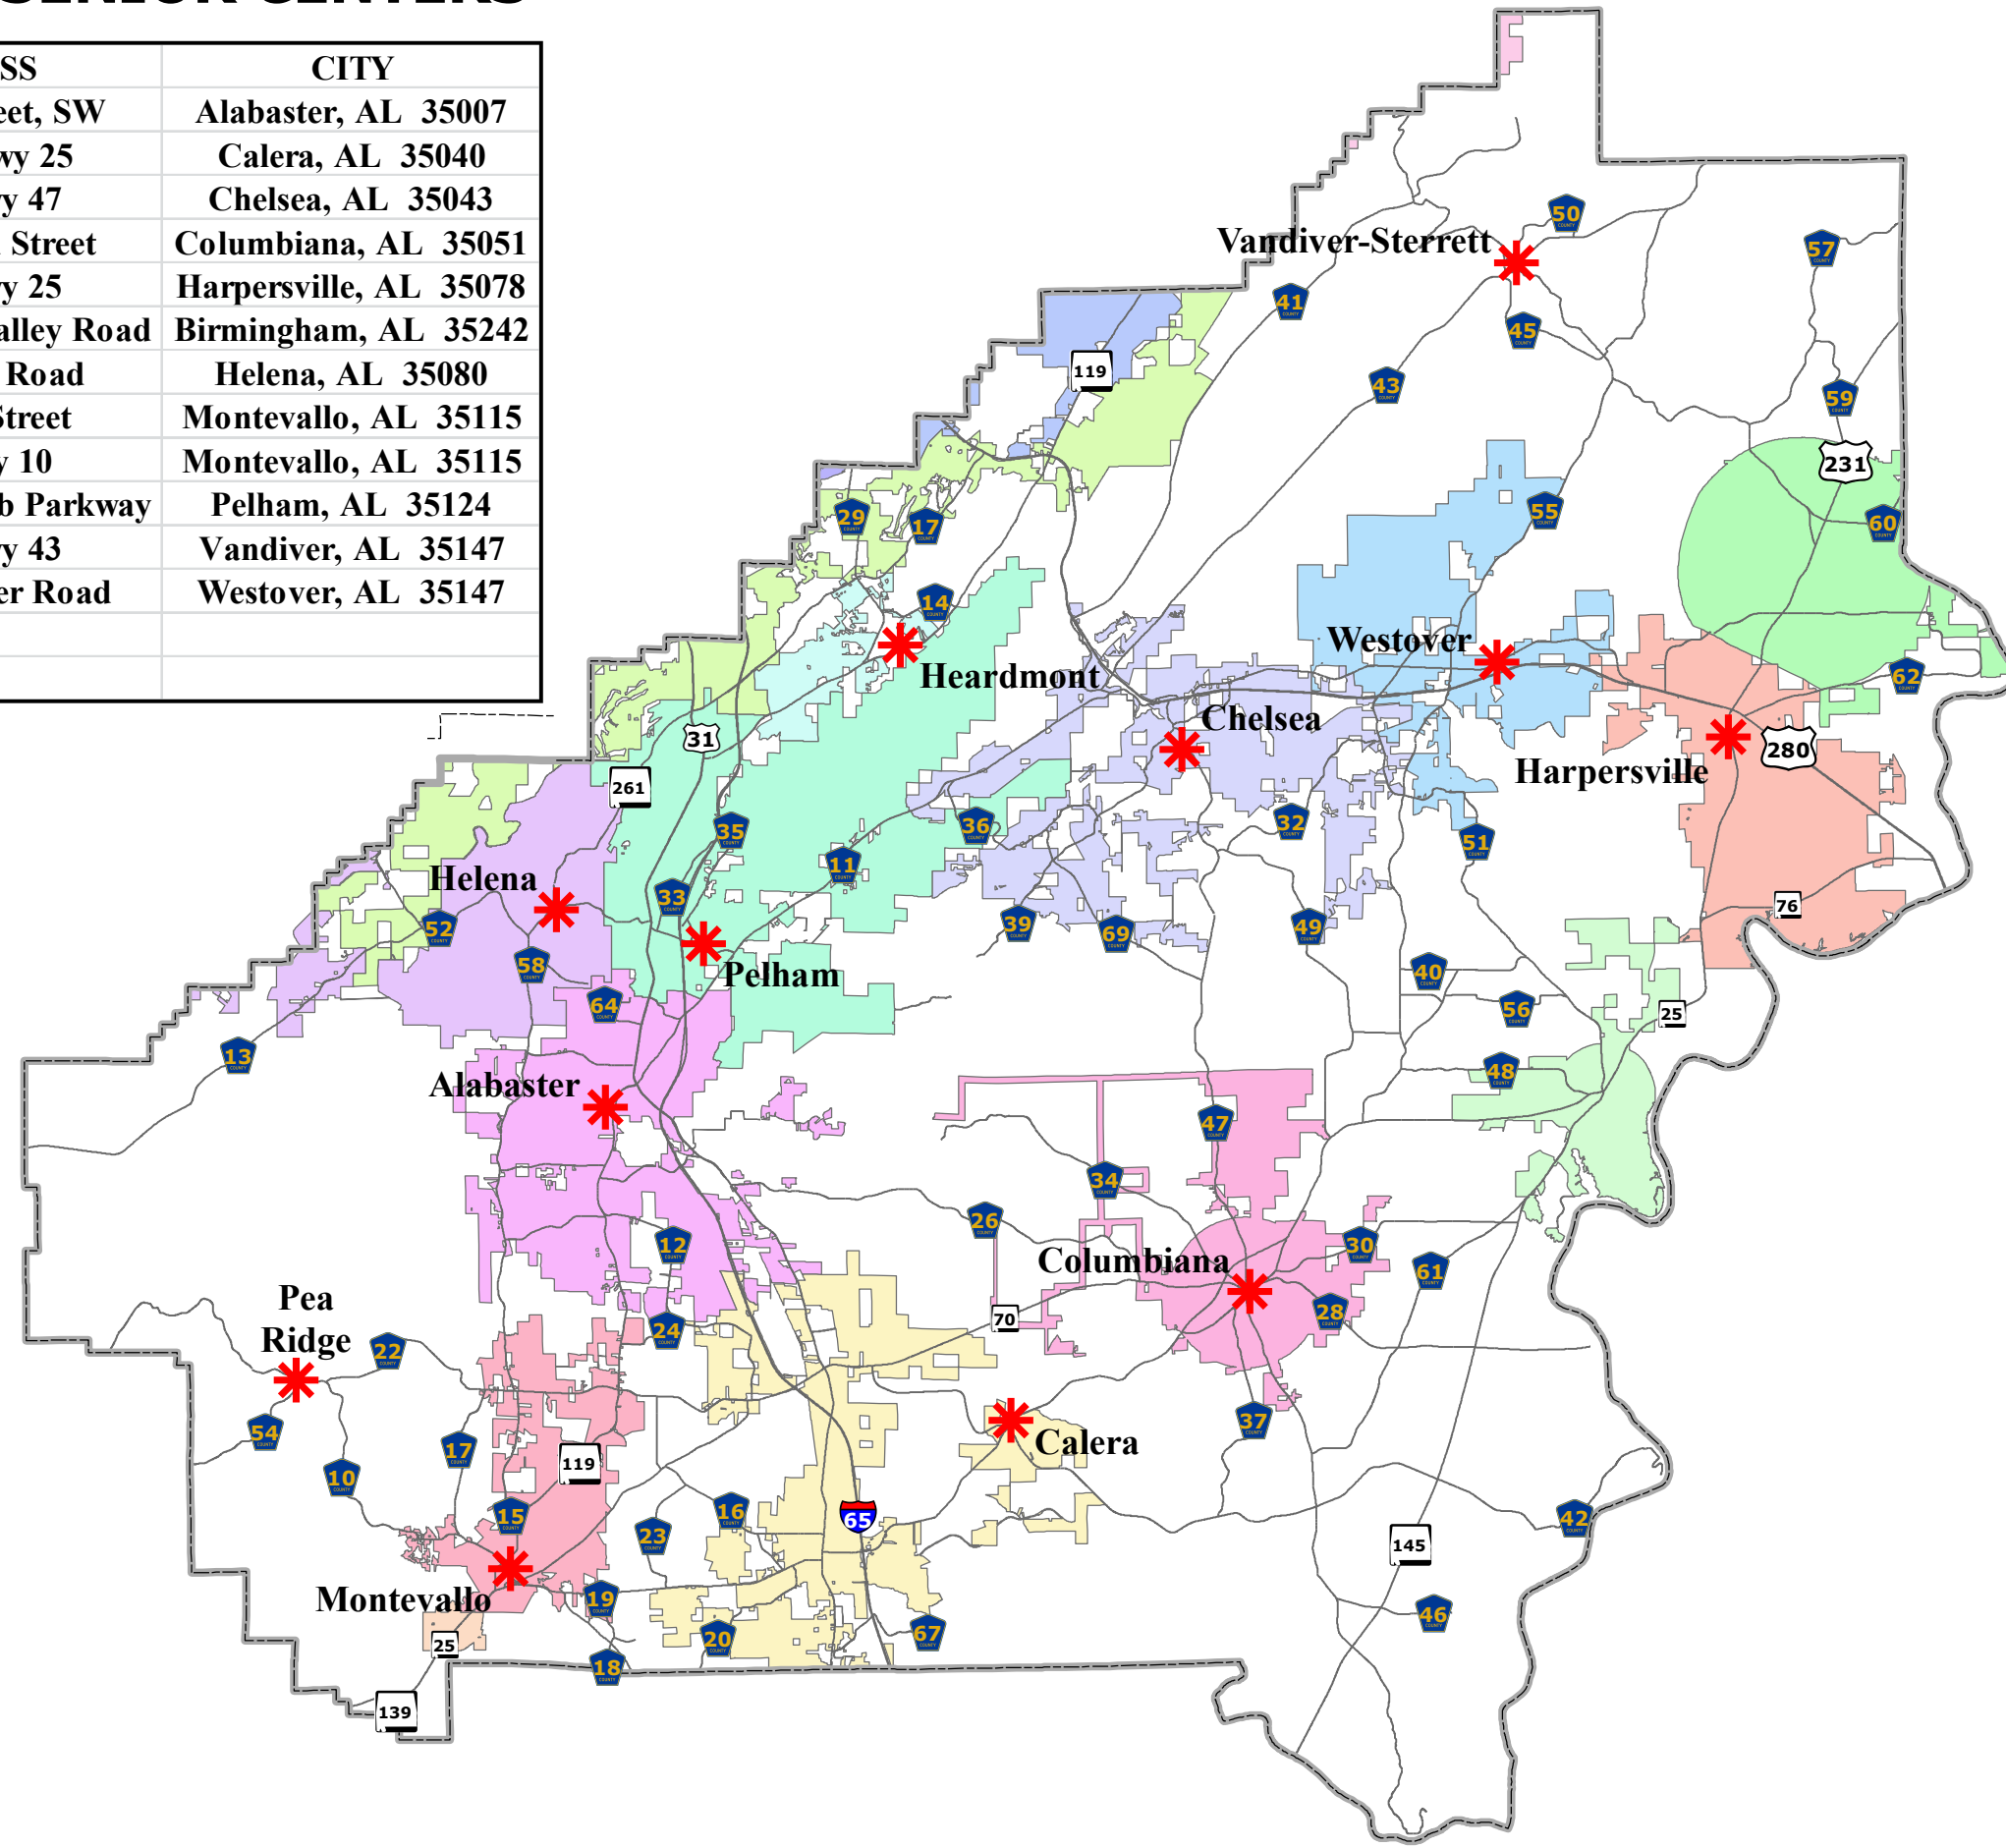

SHELBY COUNTY SENIOR CENTERS

NAME	ADDRESS	CITY
Alabaster	1097 7th Street, SW	Alabaster, AL 35007
Calera	15863A Hwy 25	Calera, AL 35040
Chelsea	11101 Hwy 47	Chelsea, AL 35043
Columbiana	110 Mildred Street	Columbiana, AL 35051
Harpersville	38937 Hwy 25	Harpersville, AL 35078
Heardmont	5452 Cahaba Valley Road	Birmingham, AL 35242
Helena	222 Tucker Road	Helena, AL 35080
Montevallo	434 Vine Street	Montevallo, AL 35115
Pea Ridge	6161 Hwy 10	Montevallo, AL 35115
Pelham	50 Racquet Club Parkway	Pelham, AL 35124
Vandiver-Sterrett	12205 Hwy 43	Vandiver, AL 35147
Westover	3312 Westover Road	Westover, AL 35147

MUNICIPALITY

- Alabaster
- Birmingham
- Calera
- Chelsea
- Columbiana
- Harpersville
- Helena
- Hoover
- Indian Springs Village
- Leeds
- Montevallo
- Pelham
- Vestavia Hills
- Vincent
- Westover
- Wilsonville
- Wilton

MAP IS NOT TO SCALE

MAP PRODUCED
AUGUST 19, 2016