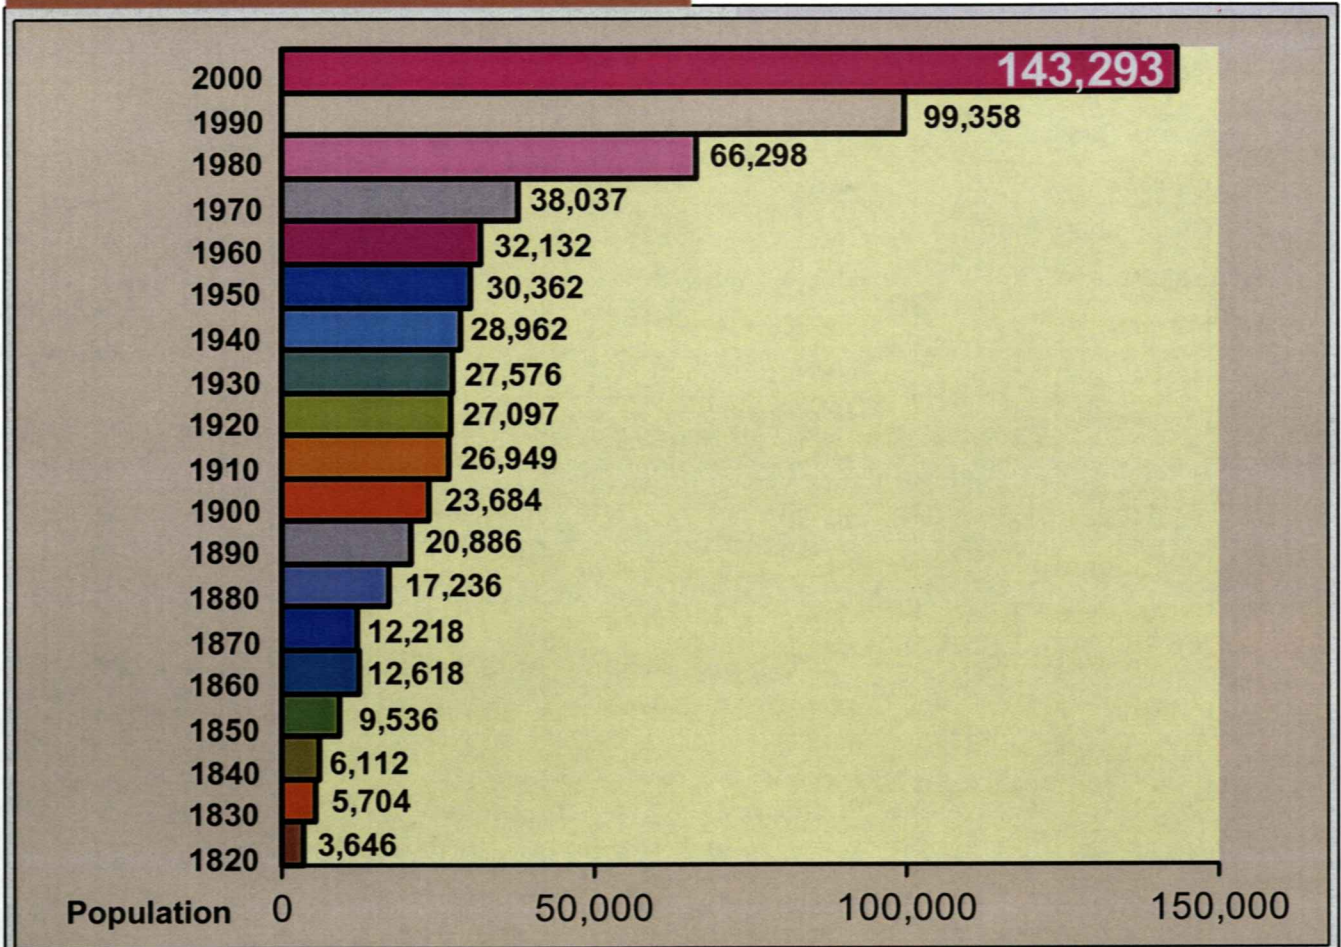

Historical Population ³

* CDP: Census Designated Place. Provides data for settled concentrations of population that are identifiable by name but are not legally incorporated under the laws of the state in which they are located.

1 SOURCE: U.S. Census Bureau, Census 2000 Summary File 1

2 SOURCE: U.S. Census Bureau 1980 and 1990 Census of Population and Housing

3 SOURCE: 1820-1970 U.S. Historical Census Data Browser, University of Virginia (<http://fisher.lib.virginia.edu/census/>);

1980-2000 Census Bureau

For more information, contact the Shelby County Department of Development Services at (205) 620-6650

SHELBY COUNTY
ALABAMA

We're Proud of Our County

Published by the Department of Development Services, Shelby County, Alabama, 1123 County Services Drive, Pelham, Alabama 35124, for the people of Shelby County, Alabama. Shelby County provides information and services without regard to race, sex, religion, color, national origin, age, disability, citizenship status or any other factor protected by law.