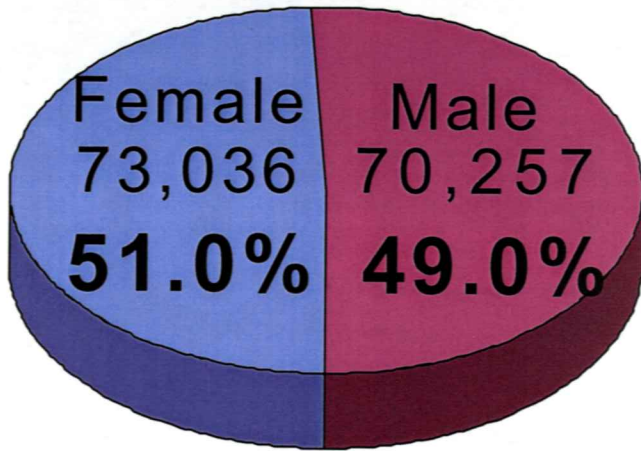

# profiles 2000

General Demographic Information based on the 2000 U.S. Census

Shelby County's  
Population  
**143,293**  
the fastest growing and  
sixth largest county in  
Alabama

# Population

Population has  
increased by on  
average  
**4,300**  
people a year...

...an increase of  
over  
**44%**  
from 1990-2000

**Alabaster**  
Largest  
incorporated  
area  
1990-2000

**Male and Female**  
(Percent of Total Population)