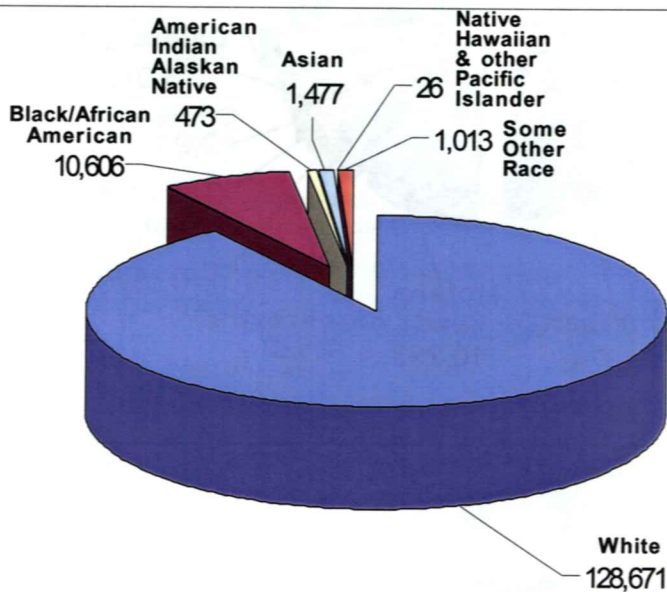

# profiles 2000

General Demographic Information based on the 2000 U.S. Census

Shelby County's  
Population  
**143,293**  
the fastest growing and  
sixth largest county in  
Alabama

# Population

Population has  
increased by on  
average  
**4,300**  
people a year...

...an increase of  
over  
**44%**  
from 1990-2000

**Alabaster**  
Largest  
incorporated  
area  
1990-2000

**Male and Female**  
(Percent of Total Population)

**Age**  
(Percent of Total Population)

**Race<sup>1</sup>**

	Population		
	2000	1990	1980
Alabama	4,447,100	4,040,587	3,893,888
<b>Shelby County</b>	<b>143,293</b>	<b>99,358</b>	<b>66,298</b>
Alabaster	22,619	14,732	7,079
Birmingham (part)	513	772	*
Calera (part)	3,079	2,136	2,035
Chelsea	2,949	1,329	*
Childersburg (part)	0	0	0
Columbiana	3,316	2,968	2,655
Harpersville	1,620	772	934
Helena (part)	10,293	3,918	2,130
Hoover (part)	15,874	6,753	775
Indian Springs Village	2,225	1,115	*
Lake Purdy CDP	5,799	1,840	*
Leeds (part)	102	115	114
Meadowbrook CDP	4,697	4,621	*
Montevallo	4,825	4,239	3,965
Pelham	14,369	9,765	6,759
Vestavia Hills	21	9	*
Vincent (part)	1,853	1,767	1,652
Wilsonville	1,551	1,185	914
Wilton	580	602	642