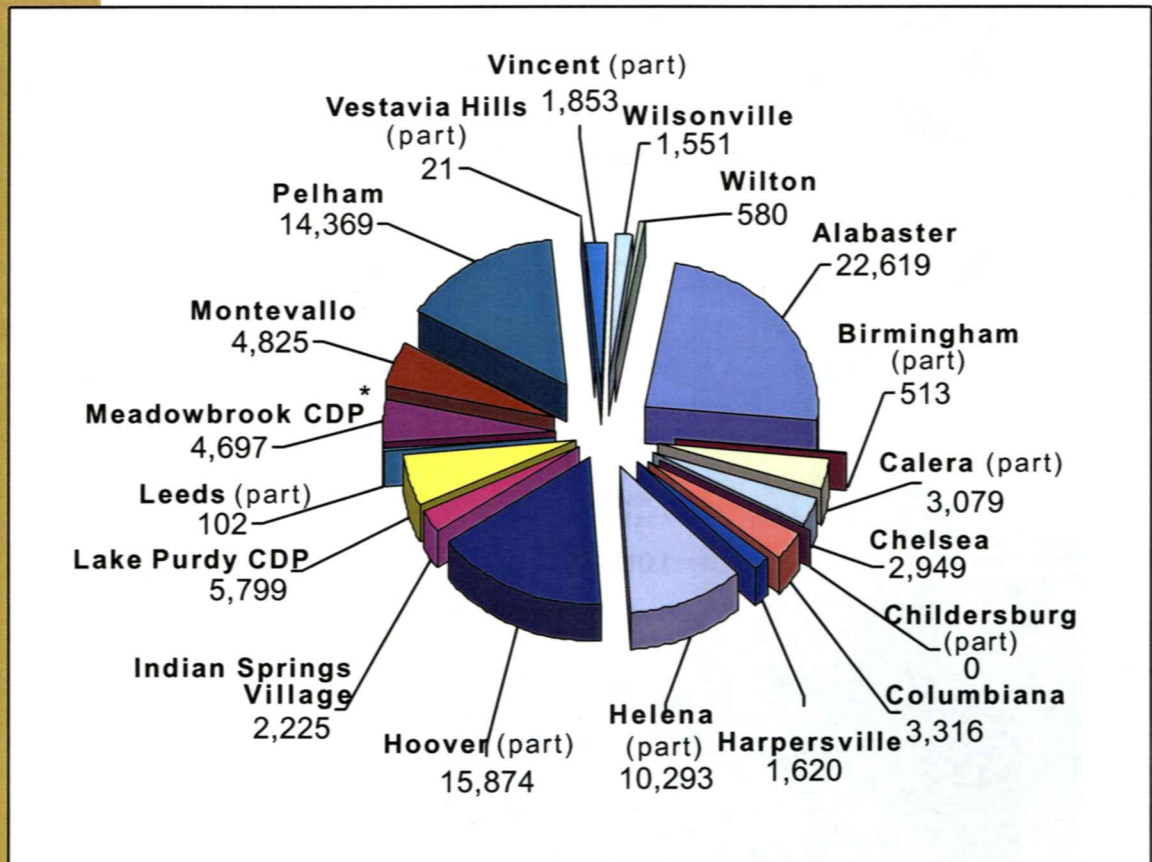

# profiles 2000

General Demographic Information based on the 2000 U.S. Census

Shelby County's  
Population  
**143,293**  
the fastest growing and  
sixth largest county in  
Alabama

# Population

Population has  
increased by on  
average  
**4,300**  
people a year...

...an increase of  
over  
**44%**  
from 1990-2000

**Alabaster**  
Largest  
incorporated  
area  
1990-2000

**Male and Female**  
(Percent of Total Population)

**Age**  
(Percent of Total Population)

**Race<sup>1</sup>**

	Population		
	2000	1990	1980
Alabama	4,447,100	4,040,587	3,893,888
<b>Shelby County</b>	<b>143,293</b>	<b>99,358</b>	<b>66,298</b>
Alabaster	22,619	14,732	7,079
Birmingham (part)	513	772	*
Calera (part)	3,079	2,136	2,035
Chelsea	2,949	1,329	*
Childersburg (part)	0	0	0
Columbiana	3,316	2,968	2,655
Harpersville	1,620	772	934
Helena (part)	10,293	3,918	2,130
Hoover (part)	15,874	6,753	775
Indian Springs Village	2,225	1,115	*
Lake Purdy CDP	5,799	1,840	*
Leeds (part)	102	115	114
Meadowbrook CDP	4,697	4,621	*
Montevallo	4,825	4,239	3,965
Pelham	14,369	9,765	6,759
Vestavia Hills	21	9	*
Vincent (part)	1,853	1,767	1,652
Wilsonville	1,551	1,185	914
Wilton	580	602	642