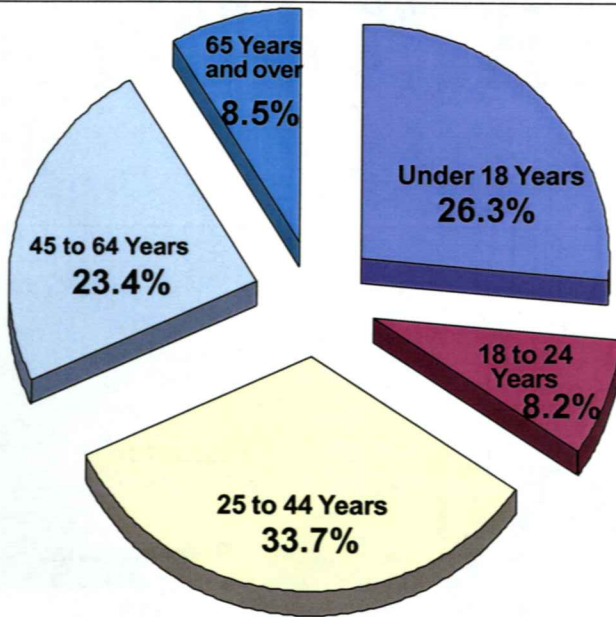

# profiles 2000

General Demographic Information based on the 2000 U.S. Census

Shelby County's  
Population  
**143,293**  
the fastest growing and  
sixth largest county in  
Alabama

# Population

Population has  
increased by on  
average  
**4,300**  
people a year...

...an increase of  
over  
**44%**  
from 1990-2000

**Alabaster**  
Largest  
incorporated  
area  
1990-2000

**Male and Female**  
(Percent of Total Population)

**Age**  
(Percent of Total Population)

**Race<sup>1</sup>**

	Population		
	2000	1990	1980
Alabama	4,447,100	4,040,587	3,893,888
<b>Shelby County</b>	<b>143,293</b>	<b>99,358</b>	<b>66,298</b>
Alabaster	22,619	14,732	7,079
Birmingham (part)	513	772	*
Calera (part)	3,079	2,136	2,035
Chelsea	2,949	1,329	*
Childersburg (part)	0	0	0
Columbiana	3,316	2,968	2,655
Harpersville	1,620	772	934
Helena (part)	10,293	3,918	2,130
Hoover (part)	15,874	6,753	775
Indian Springs Village	2,225	1,115	*
Lake Purdy CDP	5,799	1,840	*
Leeds (part)	102	115	114
Meadowbrook CDP	4,697	4,621	*
Montevallo	4,825	4,239	3,965
Pelham	14,369	9,765	6,759
Vestavia Hills	21	9	*
Vincent (part)	1,853	1,767	1,652
Wilsonville	1,551	1,185	914
Wilton	580	602	642